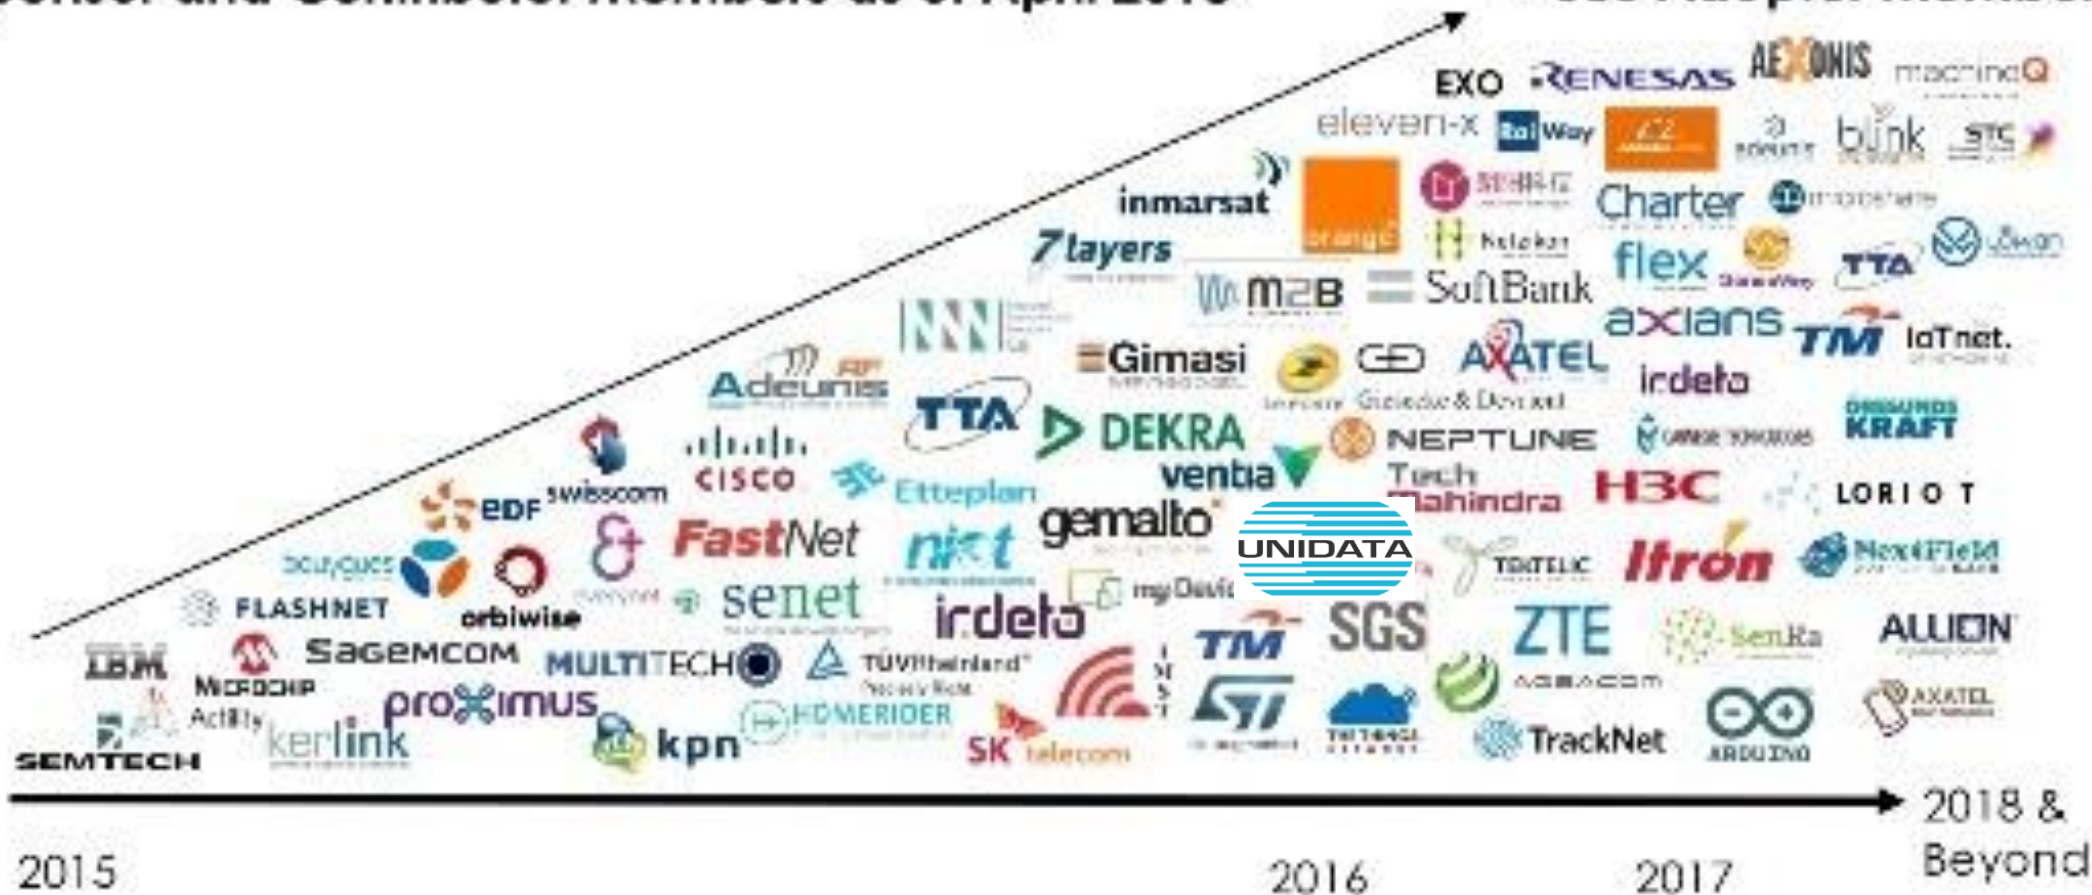

Augmented and Virtual Reality

Logos of major AR/VR providers: ATheer, Autodesk, Brother, DAGRI, Dassault Systèmes, Epson, Google, HTC, Intel, Itizzimo, Magic Leap, Mevea, Microsoft, OGG, PTC, Realwear, RE'FLEKT, Samsung, Sony, Telepathy, UBIMAX, UPskill, Vuzix, Wikitude.

Collaborative Robots

Logos of major collaborative robot providers: ABB, Artiminds, ASS, Aurotek, Barrett Tech, Blue Ocean Robotics, Comau, Franka, Kawasaki, Kawada Robotics, KUKA, Magazino, Mitsubishi Electric, Nachi, Ready Robotics, Robotiq, Siasun, Schunk, Staubli, Universal Robots, Vicarious.

IoT: un ecosistema complesso

Unidata nella LoRa Alliance®

Sponsor and Contributor Members as of April 2018

+ 385 Adopter Members

UniloT: L'Architettura

* LoRa®, LoRaWAN® e LoRa Alliance® sono marchi registrati di Semtech Corp.